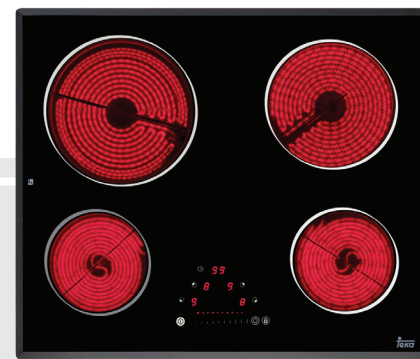

PASEO DE
COCOTAL

COCINA

ENCIMERA DE
GRANITO

ITALIAN KITCHEN,
COLOR LAMINATED
PALOMINIO BIANCO/
ROVERE DESERTO, GOLA
HANDLE SCAVATA BRIL

ELECTRIC OVEN

ELECTRIC
VITROCERAMIC

OVEN HOOD DBB

SINK

FLOOR COVERING
ASCOT WHITE

HG MONOCOMAND

teka

hansgrohe

PASEO DE
COCOTAL

BAÑO

BAÑO
PRINCIPAL

BAÑO
SECUNDARIO